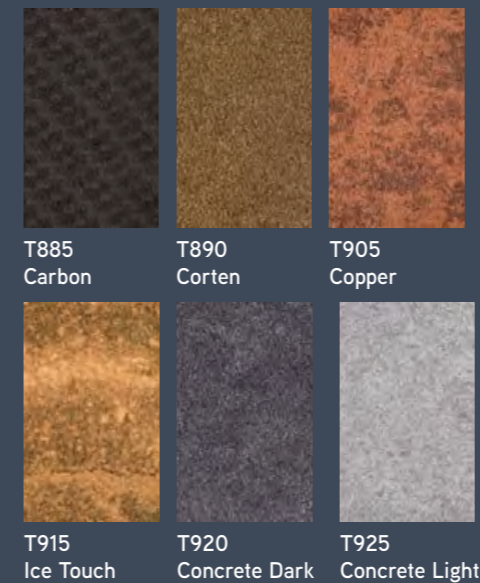

These colours are only available in a textured finish

RAL 1000 Textured	RAL 3000 Textured	RAL 5007 Textured	RAL 5008 Textured	RAL 5017 Textured	RAL 5023 Textured
RAL 6012 Textured	RAL 6017 Textured	RAL 6019 Textured	RAL 6021 Textured	RAL 6025 Textured	RAL 6027 Textured
RAL 6029 Textured	RAL 7000 Textured	RAL 7004 Textured	RAL 7010 Textured	RAL 7026 Textured	
RAL 7043 Textured	RAL 7047 Textured	RAL 8003 Textured	RAL 8016 Textured		
RAL 8025 Textured	RAL 8028 Textured	RAL 9001 Textured			
RAL 9002 Textured	RAL 9003 Textured	RAL 9007 Textured			
RAL 9010 Textured	RAL 9016 Textured	RAL 9017 Textured			
RAL 9018 Textured					

Colours shown are for illustrative purposes only.

Wood effect finishes

Designer finishes

S-200 SERIES