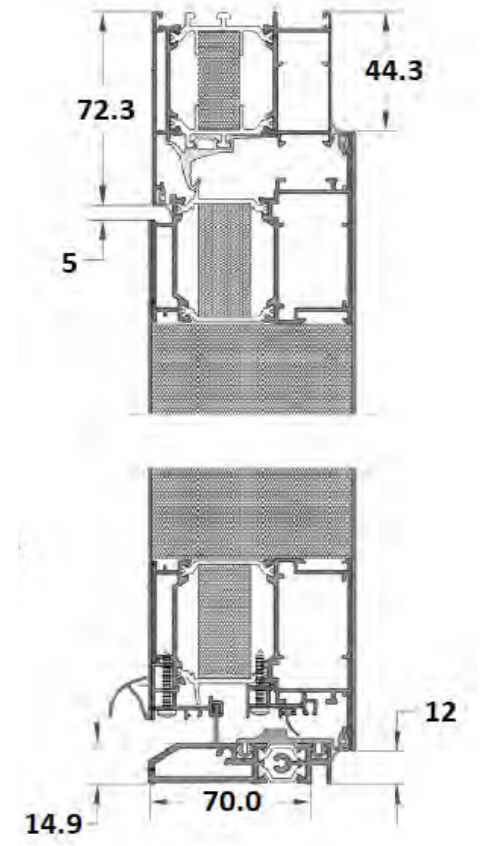

S-200 SERIES UNIQUE CONSTRUCTION