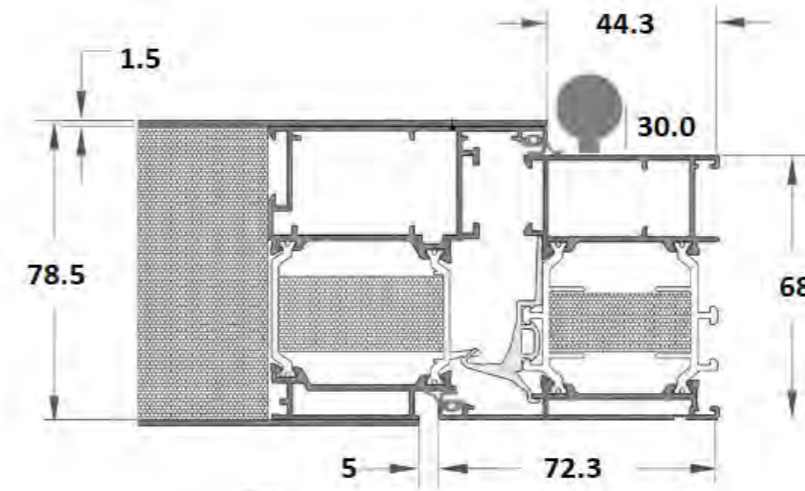

S-200 SERIES UNIQUE CONSTRUCTION