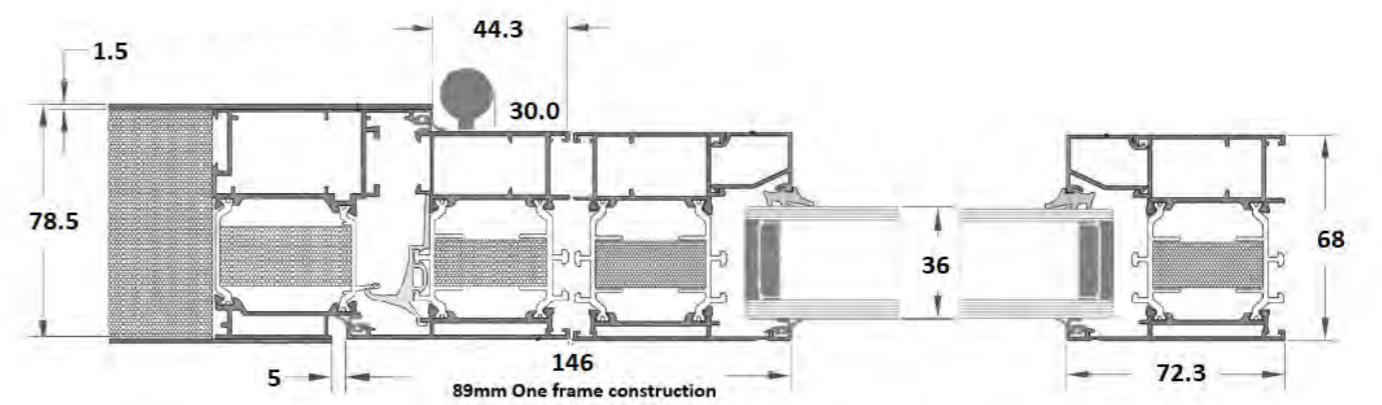

S-200 SERIES UNIQUE CONSTRUCTION