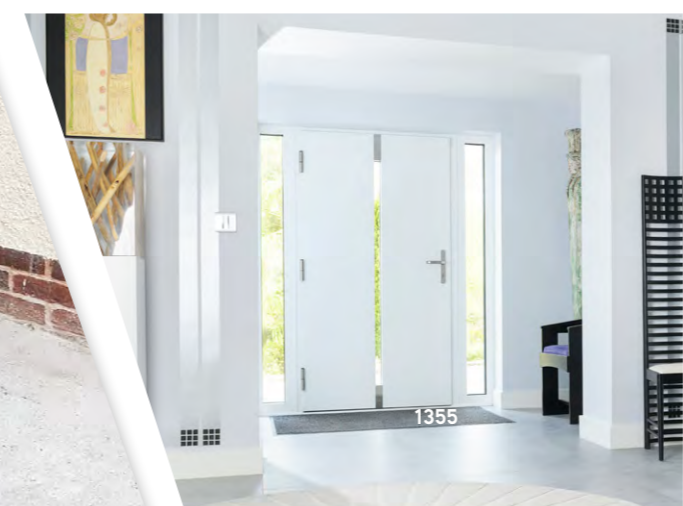

S-200 SERIES UNIQUE CONSTRUCTION

Cylinder with steel guard

Black Butt Hinge

Silver Butt Hinge

Hook lock

WINKHAUS ENTRYGUARD

A purpose designed extra locking system with integral guard bar. Far stronger than a flimsy door chain and can be left permanently engaged. Provides perfect peace of mind when answering the door.