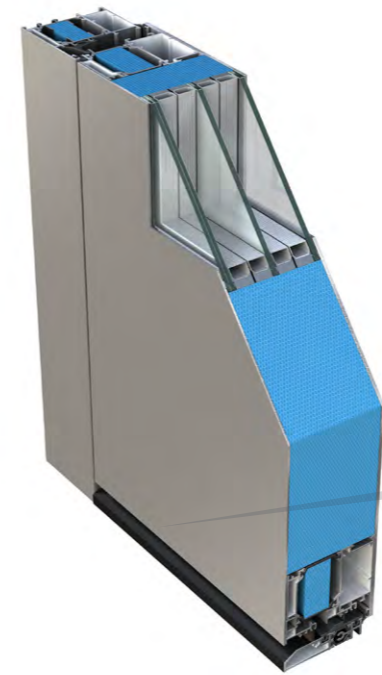

S-200 SERIES UNIQUE CONSTRUCTION

Cylinder with steel guard

Black Butt Hinge

Silver Butt Hinge

Hook lock

WINKHAUS ENTRYGUARD

A purpose designed extra locking system with integral guard bar. Far stronger than a flimsy door chain and can be left permanently engaged. Provides perfect peace of mind when answering the door.