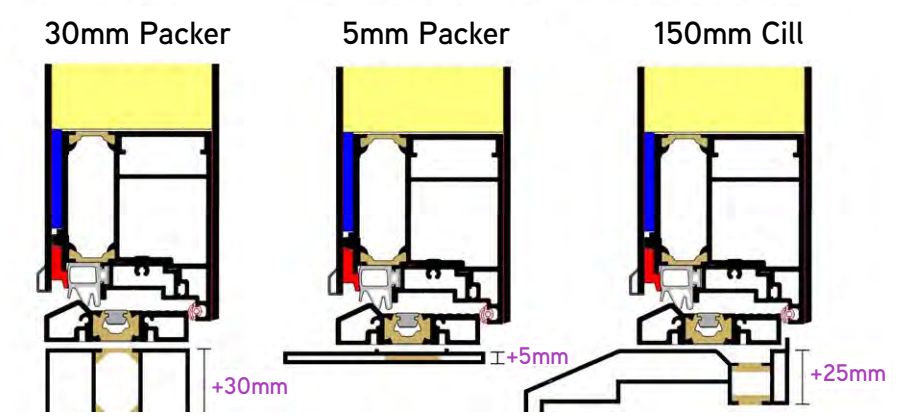

SPECIFICATION

Patented Design, Guaranteed Security, Excellent Weather Resistance and Amazing Thermal Values.