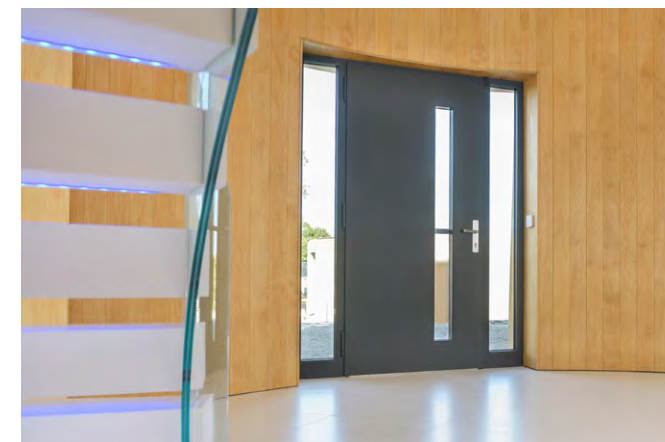

*"A Spitfire Door, in my stunning house, designed in the shape of a Spitfire,
on a former WW2 Spitfire airfield - impeccable."
Chum in Plumpton Green*

*"Simplicity is the ultimate
sophistication."
- Leonardo da Vinci*