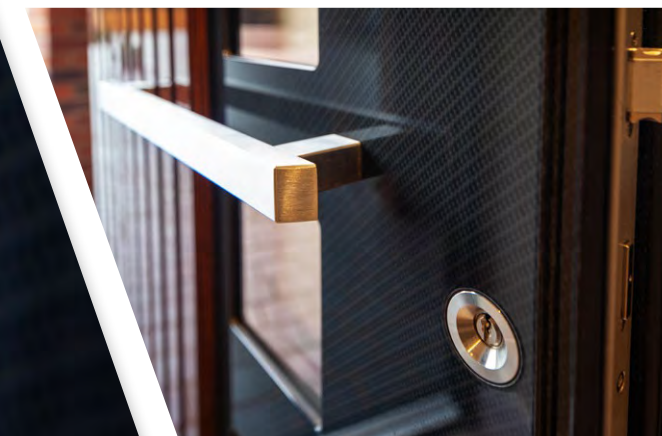

"Spitfire Doors are the best entrance doors I have seen in over 30 years."
Darren in Culcheth