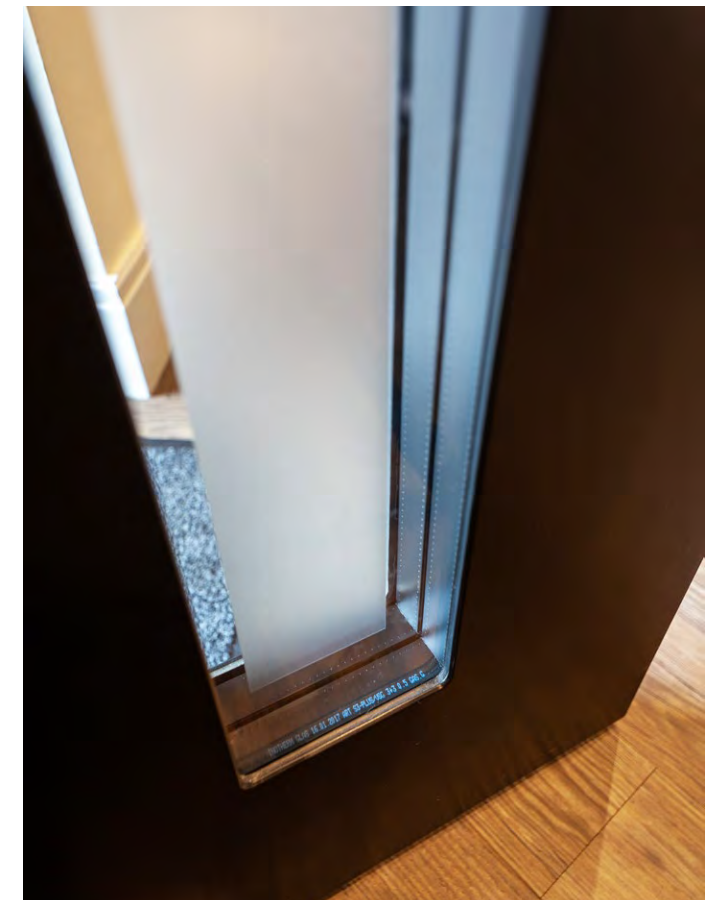

"Spitfire Doors are the best entrance doors I have seen in over 30 years."
Darren in Culcheth