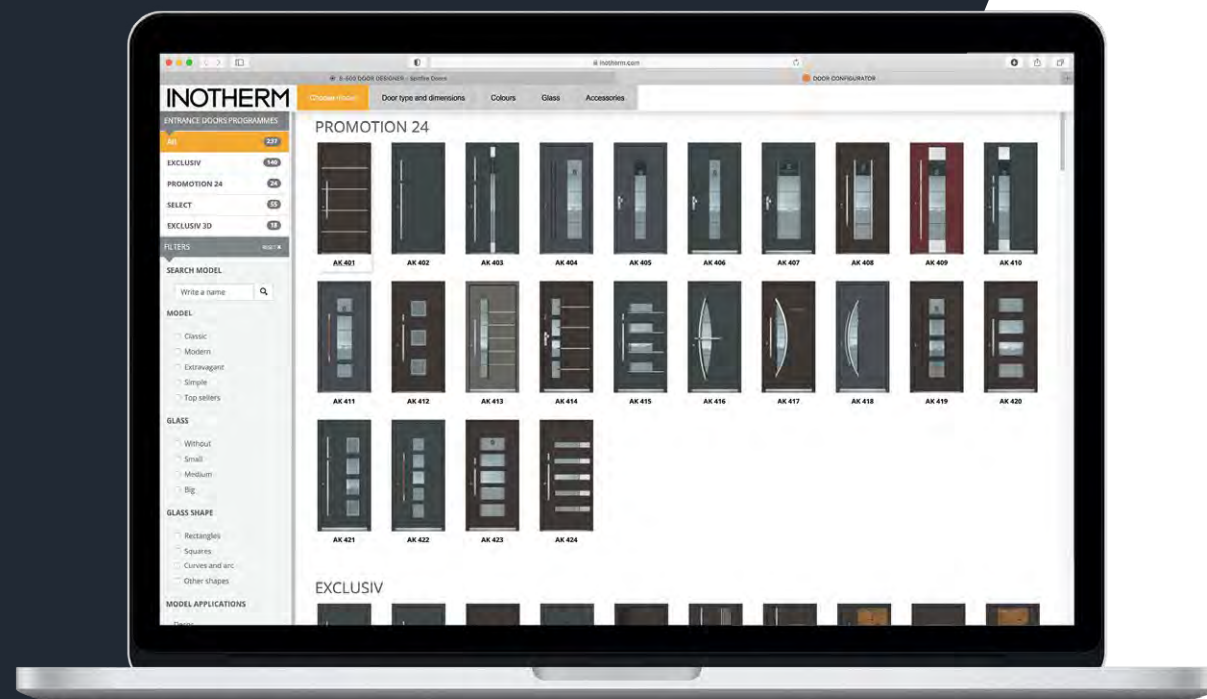

# CREATE YOUR UNIQUE DOOR

Our easy to use door configurator allows you to create your perfect door.

Easily choose from hundreds of colours and finishes, from subtle glass designs to a choice of handles with built-in LED's, plus highly secure locking systems. If you fancy adding a touch of glamour, why not decorate your door with Swarovski crystals or place them within the glass units? And for the ultimate door, which will make accessing your door easier and your friends jealous, specify electronic locking/unlocking with our state-of-the-art biometric fingerprint reader.

## BIOMETRIC ENTRY SYSTEMS

Our biometric fingerprint opening systems are secure, flexible and totally reliable and are programmed via your mobile phone using a new InoSmart App. No more fumbling for keys or letting the kids in after their late night antics. Most of the doors we sell have fingerprint readers discreetly embedded in the external pull bar handle.